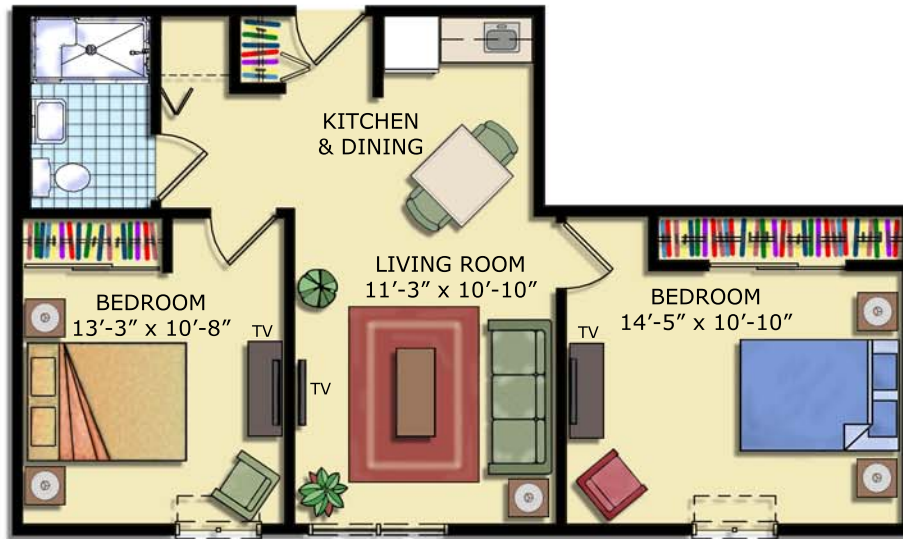

Country Club Retirement Campus at Dover

A Senior Health Care Community

Assisted Living Luxury Apartments

ONE BEDROOM APARTMENT 500 s.f.
(21'-9" x 23'-0")

TWO BEDROOM APARTMENT 675 s.f.
(37'-0" x 23'-0")

Plans for conceptual representation only. Actual apartment layouts may vary.
© 2010 Country Club Retirement Campus