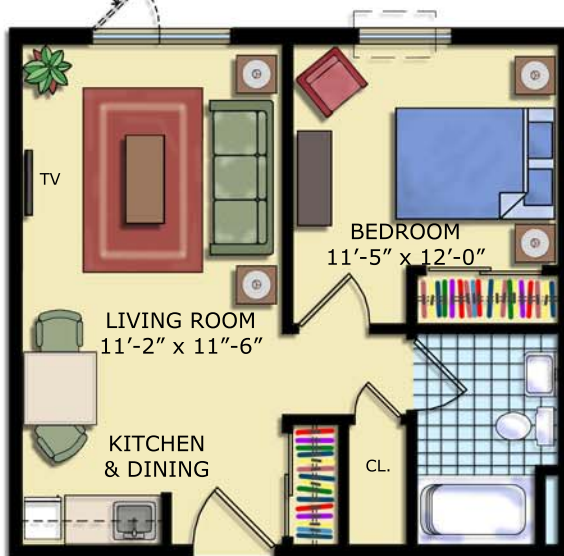

Country Club Retirement Campus

at Mt. Vernon

A Senior Health Care Community

Assisted Living Luxury Apartments

TWO BEDROOM LUXURY APARTMENT 675 s.f.
(37'-0" x 23'-0")

Patio door available in some ground level units

ONE BEDROOM LUXURY APARTMENT 500 s.f.
(21'-9" x 23'-0")

EFFICIENCY 300 s.f.
(14'-6" x 23'-0")

Plans for conceptual representation only. Actual apartment layouts may vary.
© 2010 Country Club Retirement Campus