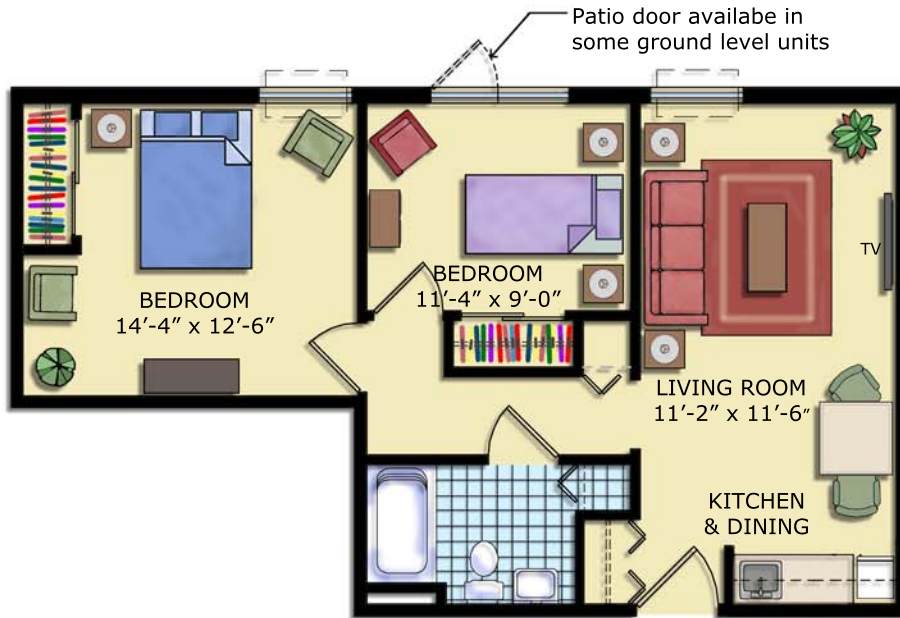

Country Club Retirement Campus

at Mt. Vernon

A Senior Health Care Community

Assisted Living Luxury Apartments

TWO BEDROOM LUXURY APARTMENT 675 s.f.
(37'-0" x 23'-0")

Patio door available in some ground level units

ONE BEDROOM LUXURY APARTMENT 500 s.f.
(21'-9" x 23'-0")

EFFICIENCY 300 s.f.
(14'-6" x 23'-0")

Plans for conceptual representation only. Actual apartment layouts may vary.
© 2010 Country Club Retirement Campus