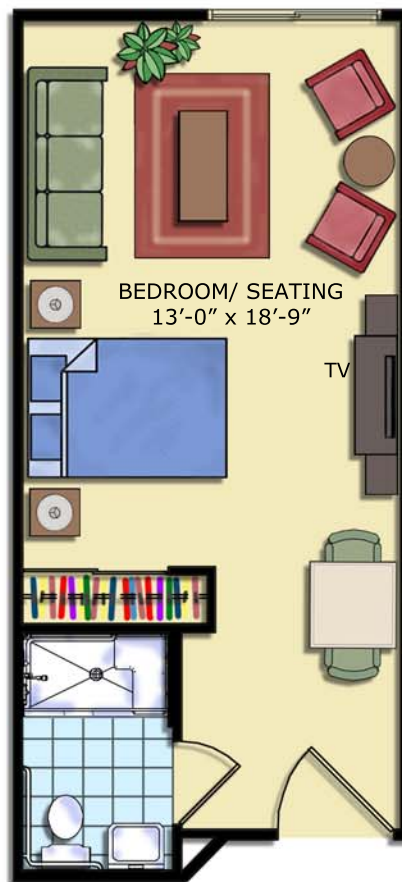

## Typical Assisted Living Plans

**PRIVATE SUITE 345 s.f.**  
(12'-9 x 27'-0")

Plans for conceptual representation only. Actual apartment layouts may vary.

© 2010 Country Club Retirement Campus

1350 Yauger Rd., Mt. Vernon, OH 43050 Ph: 740-397-2350  
countryclubretirementcampus.com